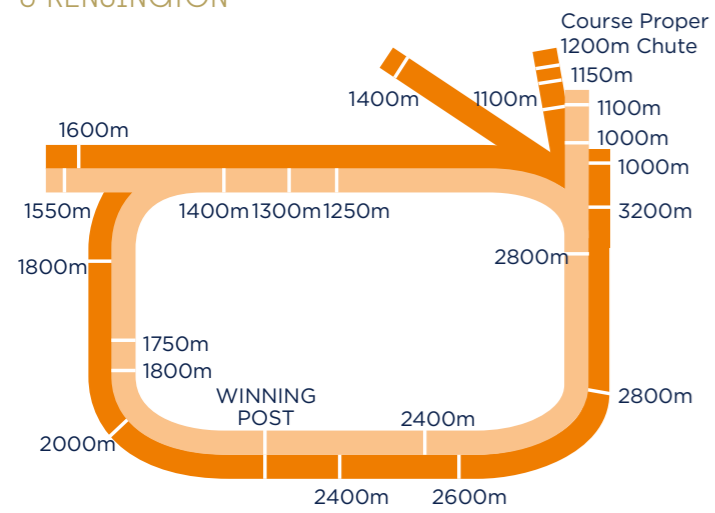

### COURSE PROPER - Fully Grassed

Circumference .....2224m  
Length of straight .....410m  
Width of straight at winning post.....28m