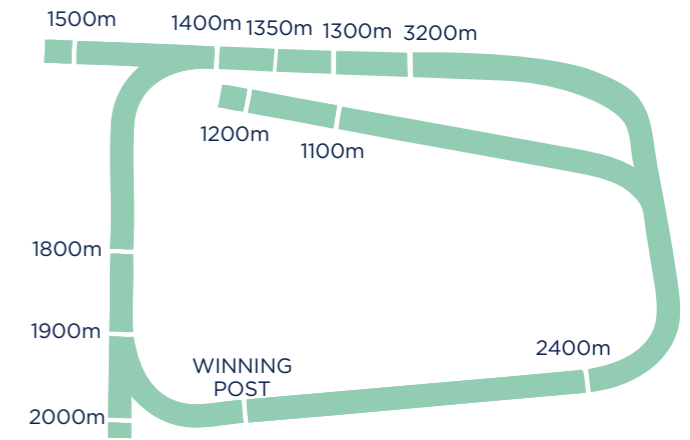

ROSEHILL GARDENS

COURSE PROPER - Fully Grassed

Circumference 2048m
Length of straight 408m
Width of straight at winning post.....27m

TRAINING TRACKS

Inside grass .....1538m x 27m
Polytrack..... 1700m x 6m
Sand track (fast & slow).....1712m x 6m