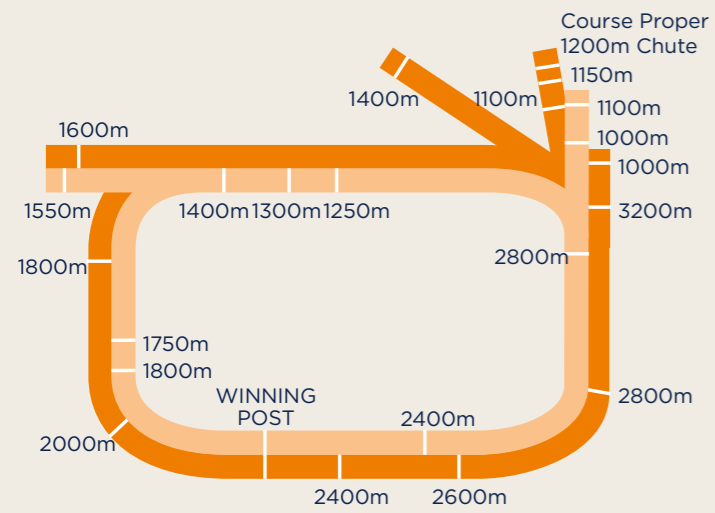

ROYAL RANDWICK & KENSINGTON

COURSE PROPER - Fully Grassed

Circumference 2224m
Length of straight 410m
Width of straight at winning post.....28m

KENSINGTON TRACK - Fully Grassed

Circumference 2100m
Length of straight 401m
Width of straight at winning post.....18m

TRAINING TRACKS

B (grass) .....1501m x 20m
Steeple track (grass)..... 1800m x 19m
Polytrack..... 1942m x 13m
Sand track.....1440m x 6.5m
Inside track .....1081m x 11m