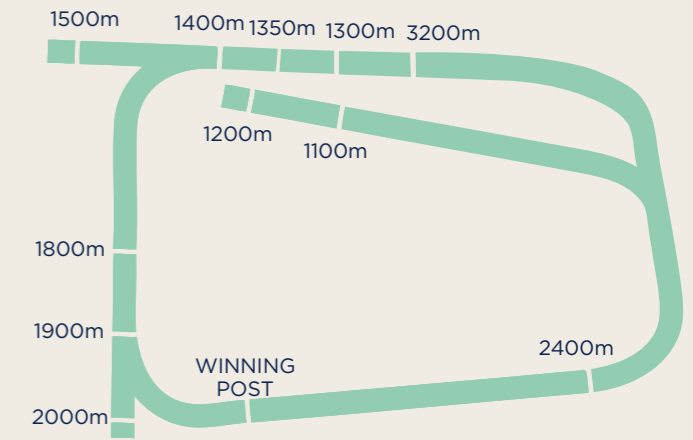

Circumference2224m
 Length of straight410m
 Width of straight at winning post.....28m

KENSINGTON TRACK - Fully Grassed

Circumference 2100m
 Length of straight401m
 Width of straight at winning post.....18m

TRAINING TRACKS

B (grass)1501m x 20m
 Steeple track (grass)..... 1800m x 19m
 Polytrack..... 1942m x 13m
 Sand track.....1440m x 6.5m
 Inside track1081m x 11m

ROSEHILL GARDENS

COURSE PROPER - Fully Grassed