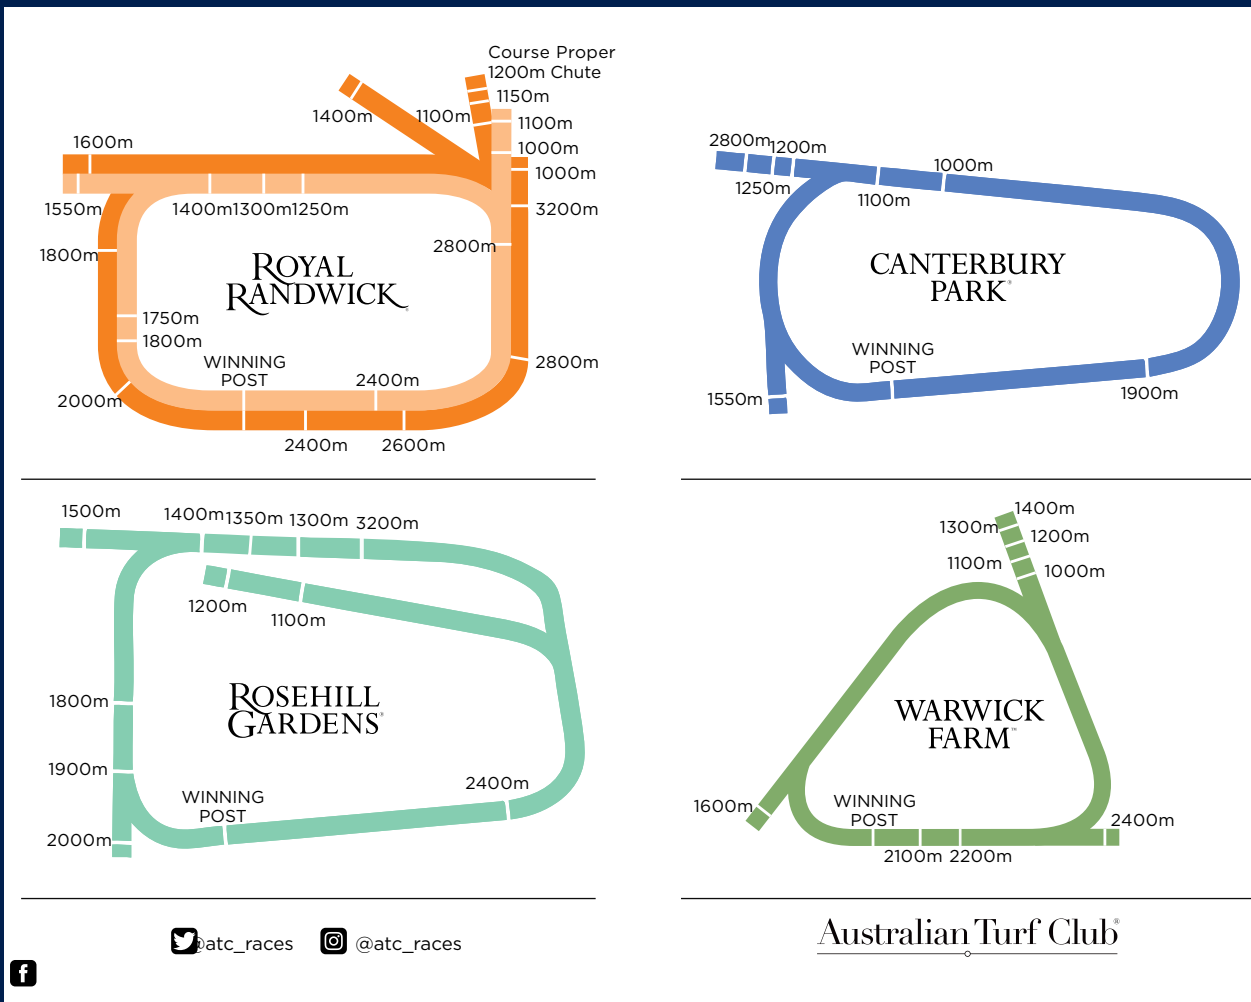

Facebook icon | @atc_races | Instagram icon | @atc_races

Australian Turf Club®

FIXTURE CARD 2019/20

Australian Turf Club®