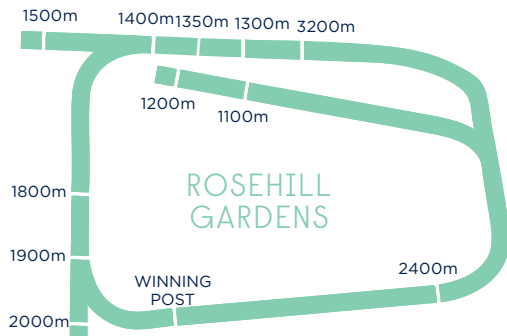

RACECOURSE MAPS

@atc_races
@RoyalRandwick
@RosehillGardens
@atc_races
@WarwickFarm
@CanterburyRaces

Australian Turf Club®

P 1300 729 668 | australianturfclub.com.au