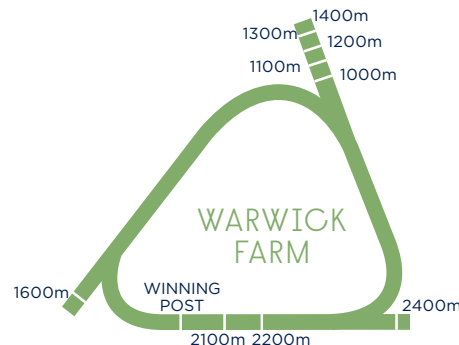

RACECOURSE MAPS

@atc_races
@RoyalRandwick
@RosehillGardens
@atc_races
@WarwickFarm
@CanterburyRaces

Australian Turf Club®

P 1300 729 668 | australianturfclub.com.au