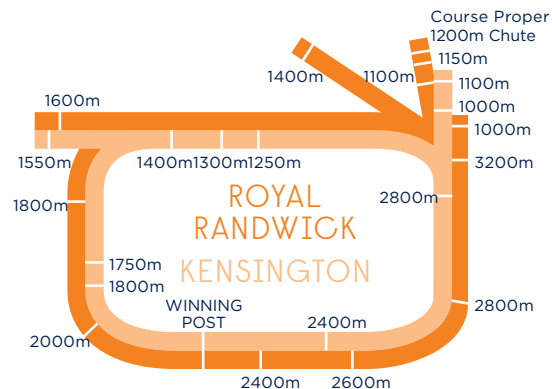

RACECOURSE MAPS

@atc_races
@RoyalRandwick
@RosehillGardens
@atc_races
@WarwickFarm
@CanterburyRaces

Australian Turf Club®

P 1300 729 668 | australianturfclub.com.au