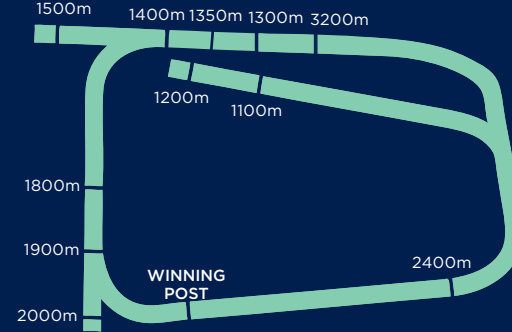

IMAGINE WHAT YOU COULD BE BUYING INSTEAD.
For free and confidential support call 1800 858 858 or visit gamblinghelponline.org.au

RACECOURSE MAPS

ROYAL RANDWICK

WARWICK FARM

ROSEHILL GARDENS

CANTERBURY PARK

FIXTURE CARD 2023-24