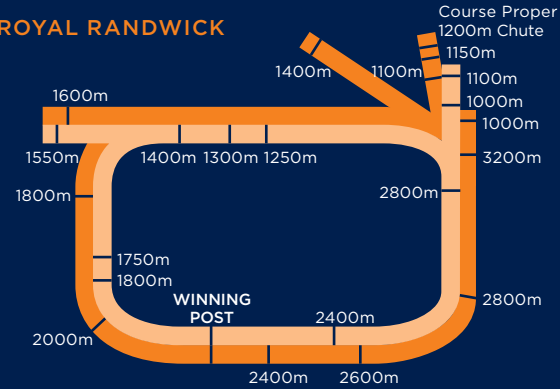

RACECOURSE MAPS

ROYAL RANDWICK