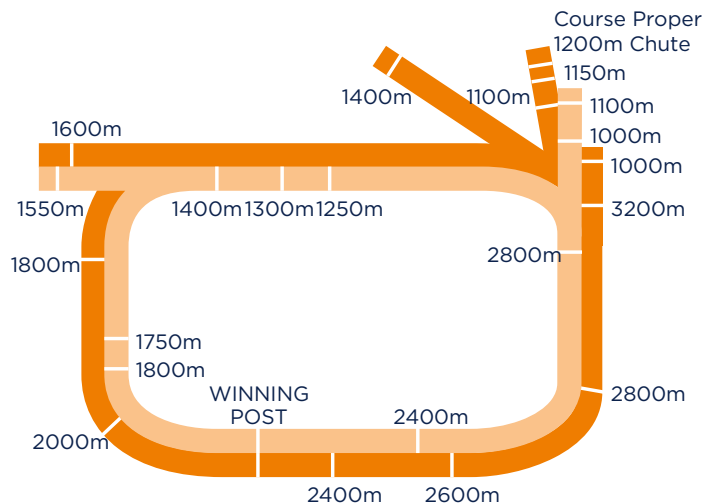

TRACK SPECIFICATIONS

ROYAL RANDWICK & KENSINGTON

COURSE PROPER - Fully Grassed

Circumference2224m
 Length of straight410m
 Width of straight at winning post.....28m

KENSINGTON TRACK - Fully Grassed

Circumference2100m
 Length of straight401m
 Width of straight at winning post.....18m

TRAINING TRACKS

B (grass)1501m x 20m
 Steeple track (grass)..... 1800m x 19m
 Polytrack..... 1942m x 13m
 Sand track.....1440m x 6.5m
 Inside track1081m x 11m

ROSEHILL GARDENS

COURSE PROPER - Fully Grassed

Circumference2048m
 Length of straight408m
 Width of straight at winning post.....27m

TRAINING TRACKS

Inside grass1538m x 27m
 Polytrack..... 1700m x 6m
 Sand track (fast & slow).....1712m x 6m

2024 SYDNEY WINTER RACING FEATURE RACES