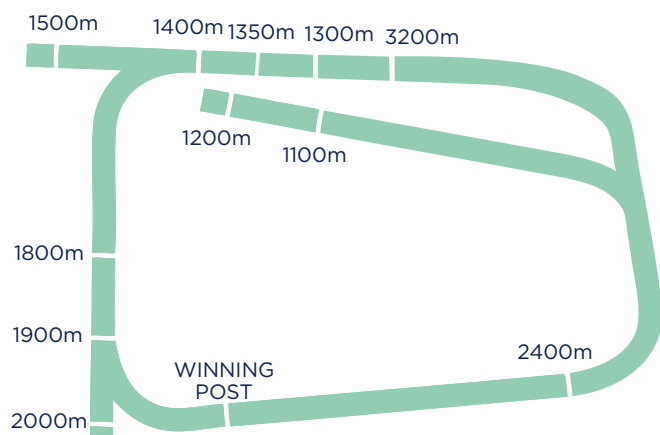

TRACK SPECIFICATIONS

ROYAL RANDWICK & KENSINGTON

COURSE PROPER - Fully Grassed

Circumference2224m
 Length of straight410m
 Width of straight at winning post.....28m

KENSINGTON TRACK - Fully Grassed

Circumference2100m
 Length of straight401m
 Width of straight at winning post.....18m

TRAINING TRACKS

B (grass)1501m x 20m
 Steeple track (grass)..... 1800m x 19m
 Polytrack..... 1942m x 13m
 Sand track.....1440m x 6.5m
 Inside track1081m x 11m

ROSEHILL GARDENS

COURSE PROPER - Fully Grassed

Circumference2048m
 Length of straight408m
 Width of straight at winning post.....27m

TRAINING TRACKS

Inside grass1538m x 27m
 Polytrack..... 1700m x 6m
 Sand track (fast & slow).....1712m x 6m

2024 SYDNEY WINTER RACING FEATURE RACES