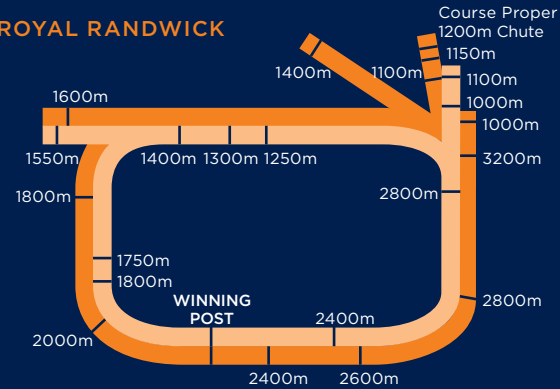

RACECOURSE MAPS

ROYAL RANDWICK