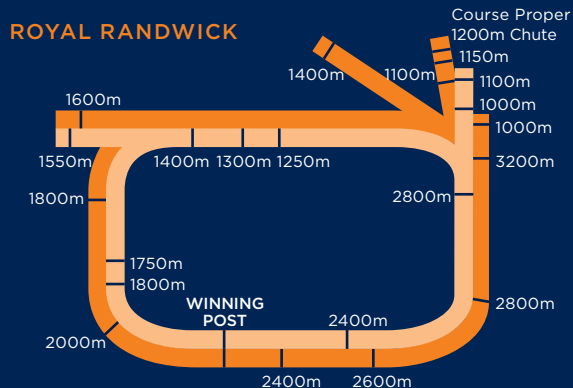

RACECOURSE MAPS