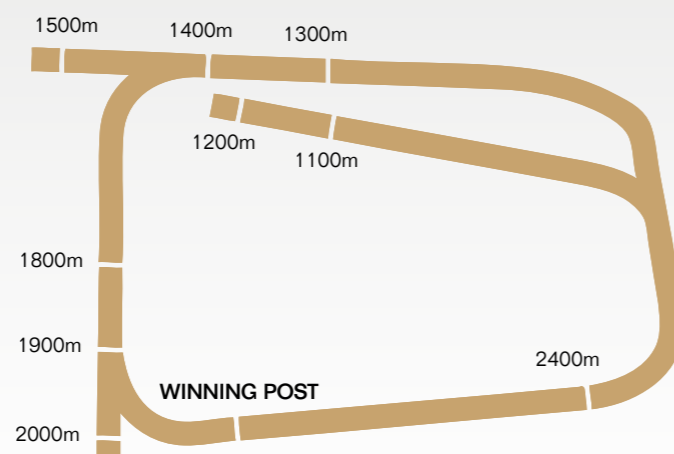

TRAINING TRACKS

Inside grass – 1538m x 27m
Pro-Ride – 1700m x 6m
Sand (fast & slow) – 1712m x 6m