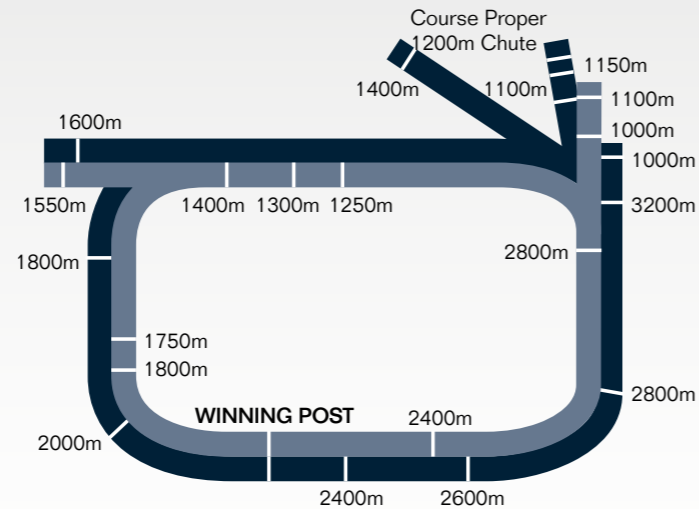

ROYAL
RANDWICK

COURSE PROPER

Fully Grassed

Circumference – 2224m
Length of straight – 410m
Width of straight at winning post – 28m

KENSINGTON TRACK

Fully Grassed

Circumference – 2100m
Length of straight – 401m
Width of straight at winning post – 18m

TRAINING TRACKS

B (grass) – 1501m x 20m
Steeple track (grass) – 1800m x 19m
Dirt track – 1942m x 13m
Sand track – 1440m x 6.5m
Inside track (metal & ashes) – 1081m x 11m

2018 SYDNEY METROPOLITAN WINTER RACING KEY DATES

VENUE **Royal Randwick** **Rosehill Gardens**

ROSEHILL GARDENS TRACK SPECIFICATIONS

ROSEHILL
GARDENS

COURSE PROPER

Fully Grassed

Circumference – 2048m
Length of straight – 408m
Width of straight at winning post – 27m